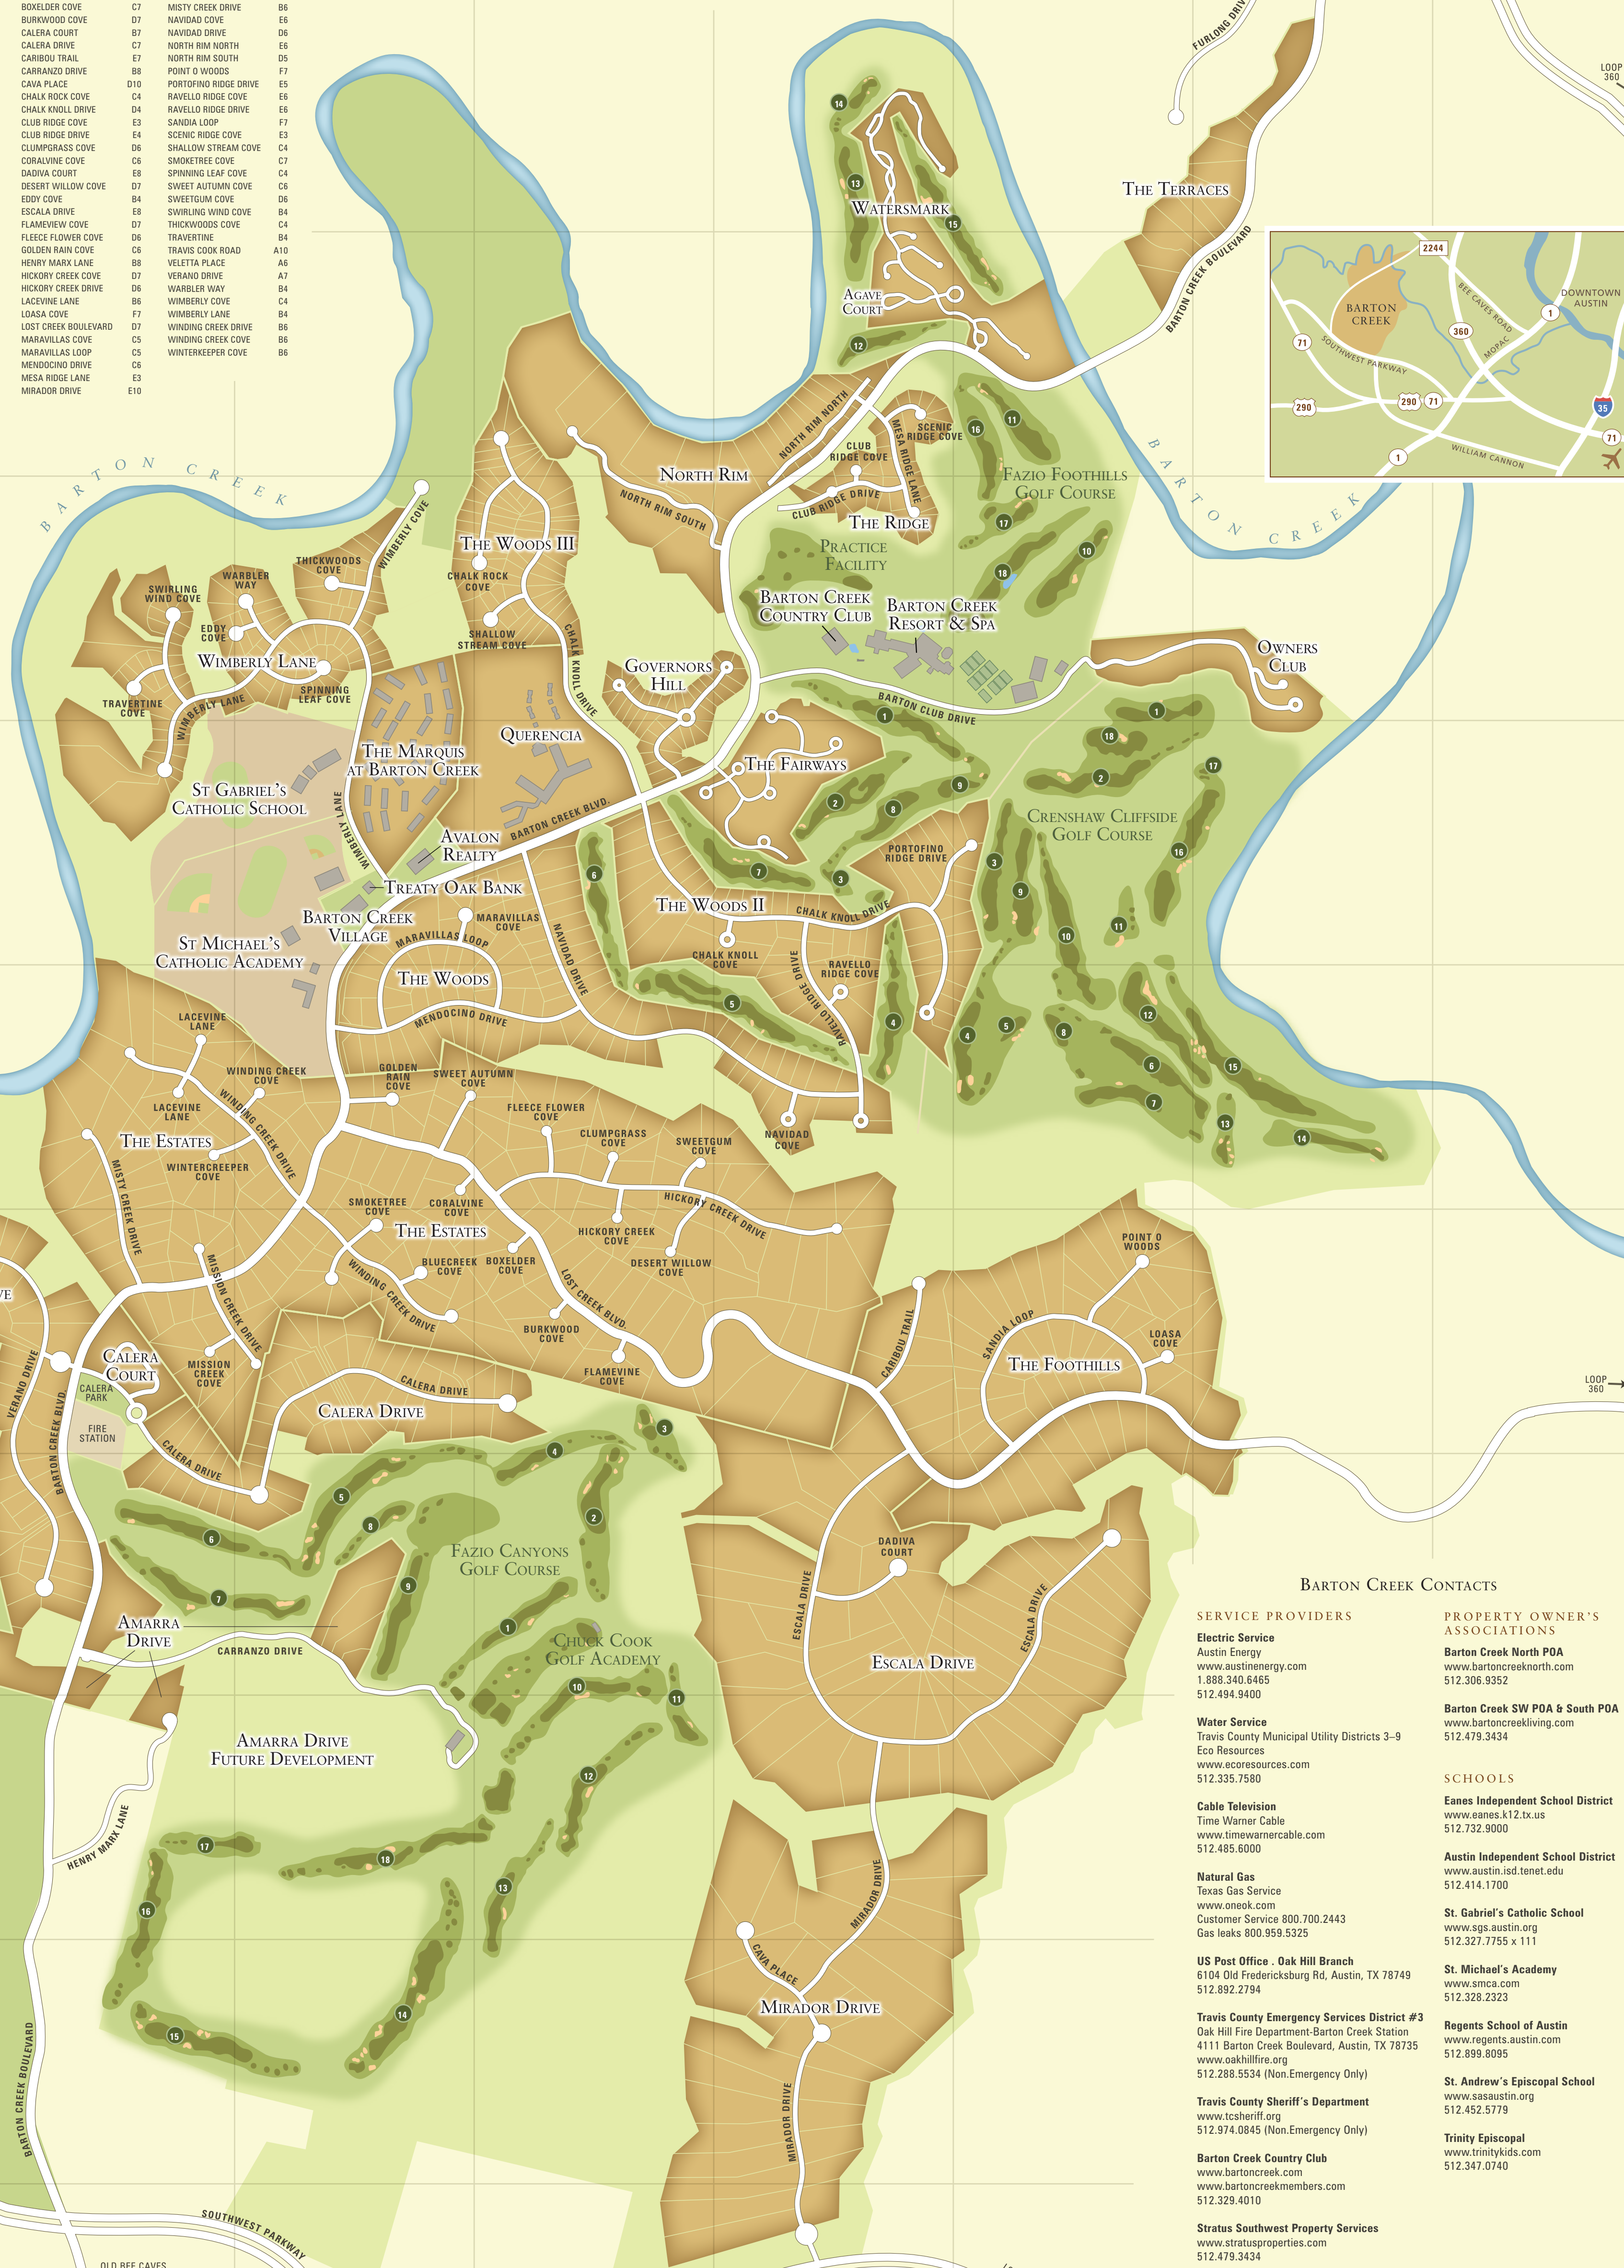

BARTON CREEK

VISIT BARTONCREEKLIVING.COM FOR CURRENT LISTINGS

NEIGHBORHOODS

- AGAVE COURT E3
- AMARRA DRIVE B8
- CALERA COURT B7
- CALERA DRIVE C7
- ESCALA DRIVE E8
- GOVERNORS HILL D4
- MIRADOR DRIVE E10
- NORTH RIM B3
- QUERENCIA C5
- THE ESTATES C7
- THE FOOTHILLS F7
- THE MARQUIS C5
- THE OWNERS CLUB F4
- THE TERRACES F2
- THE WOODS G6
- THE WOODS II D5
- THE WOODS III C4
- VERANO DRIVE A7
- WATERSMARK E2
- WIMBERLY LANE C4

STREETS

- BARTON CLUB DRIVE E4
- BLUECREEK DRIVE C7
- BOXELDER COVE C7
- BURKWOOD COVE D7
- CALERA COURT B7
- CALERA DRIVE C7
- CARRIBOU TRAIL C7
- CARRANZO DRIVE B8
- CAVA PLACE D10
- CHALK ROCK COVE C4
- CHALK KNOLL DRIVE D4
- CLUB RIDGE COVE E3
- CLUB RIDGE DRIVE E4
- CLUMPGRASS COVE D6
- CORALVINE COVE C6
- DADIVA COURT E8
- DESERT WILLOW COVE D7
- EDDY COVE B4
- ESCALA DRIVE E8
- FLAMEVINE COVE D7
- FLEECE FLOWER COVE D6
- GOLDEN RAIN COVE C6
- HENRY MARK LANE B8
- HICKORY CREEK COVE D7
- HICKORY CREEK DRIVE D6
- LACEVINE LANE B6
- LOASA COVE F7
- LOST CREEK BOULEVARD D7
- MARAVILLAS COVE C5
- MARAVILLAS LOOP C5
- MENDOCINO DRIVE C6
- MESA RIDGE LANE E3
- MIRADOR DRIVE E10
- MISSION CREEK COVE B7
- MISSION CREEK DRIVE B7
- MISTY CREEK DRIVE B6
- NAVIDAD COVE E6
- NAVIDAD DRIVE D6
- NORTH RIM NORTH E6
- NORTH RIM SOUTH D5
- POINT O WOODS F7
- PORTOFINO RIDGE DRIVE E5
- RAVELLO RIDGE COVE E6
- RAVELLO RIDGE DRIVE E6
- SANDIA LOOP F7
- SCENIC RIDGE COVE E3
- SHALLOW STREAM COVE C4
- SMOKETREE COVE C7
- SPINNING LEAF COVE C4
- SWEET AUTUMN COVE C6
- SWEETGUM COVE D6
- SWIRLING WIND COVE B4
- THICKWOODS COVE C4
- TRAVERTINE B4
- TRAVIS COOK ROAD A10
- VELETTA PLACE A6
- VERANO DRIVE A7
- WARBLER WAY B4
- WIMBERLY COVE C4
- WIMBERLY LANE B4
- WINDING CREEK DRIVE B6
- WINDING CREEK COVE B6
- WINTERKEEPER COVE B6