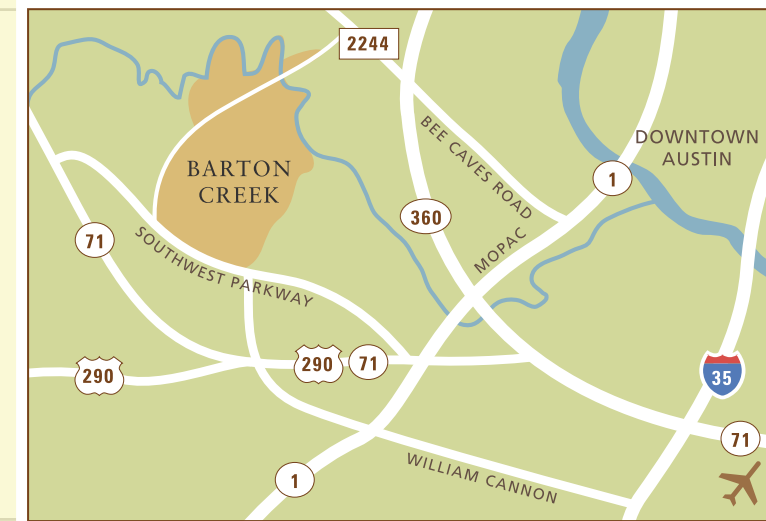

BARTON CREEK

VISIT BARTONCREEKLIVING.COM FOR CURRENT LISTINGS

NEIGHBORHOODS

- AGAVE COURT E3
- AMARRA DRIVE B8
- CALERA COURT B7
- CALERA DRIVE C7
- ESCALA DRIVE E8
- GOVERNORS HILL D4
- MIRADOR DRIVE E10
- NORTH RIM B3
- QUERENCIA C5
- THE ESTATES C7
- THE FOOTHILLS F7
- THE MARQUIS C5
- THE OWNERS CLUB F4
- THE TERRACES F2
- THE WOODS G6
- THE WOODS II D5
- THE WOODS III C4
- VERANO DRIVE A7
- WATERSMARK E2
- WIMBERLY LANE C4

STREETS

- BARTON CLUB DRIVE E4
- BLUECREEK DRIVE C7
- BOXELDER COVE C7
- BURKWOOD COVE D7
- CALERA COURT B7
- CALERA DRIVE C7
- CARRIBOU TRAIL C7
- CARRANZO DRIVE B8
- CAVA PLACE D10
- CHALK ROCK COVE C4
- CHALK KNOLL DRIVE D4
- CLUB RIDGE COVE E3
- CLUB RIDGE DRIVE E4
- CLUMPGRASS COVE D6
- CORALVINE COVE C6
- DADIVA COURT E8
- DESERT WILLOW COVE D7
- EDDY COVE B4
- ESCALA DRIVE E8
- FLAMEVINE COVE D7
- FLEECE FLOWER COVE D6
- GOLDEN RAIN COVE C6
- HENRY MARK LANE B8
- HICKORY CREEK COVE D7
- HICKORY CREEK DRIVE D6
- LACEVINE LANE B6
- LOASA COVE F7
- LOST CREEK BOULEVARD D7
- MARAVILLAS COVE C5
- MARAVILLAS LOOP C5
- MENDOCINO DRIVE C6
- MESA RIDGE LANE E3
- MIRADOR DRIVE E10
- MISSION CREEK COVE B7
- MISSION CREEK DRIVE B7
- MISTY CREEK DRIVE B6
- NAVIDAD COVE E6
- NAVIDAD DRIVE D6
- NORTH RIM NORTH E6
- NORTH RIM SOUTH D5
- POINT O WOODS F7
- PORTOFINO RIDGE DRIVE E5
- RAVELLO RIDGE COVE E6
- RAVELLO RIDGE DRIVE E6
- SANDIA LOOP F7
- SCENIC RIDGE COVE E3
- SHALLOW STREAM COVE C4
- SMOKETREE COVE C7
- SPINNING LEAF COVE C4
- SWEET AUTUMN COVE C6
- SWEETGUM COVE D6
- SWIRLING WIND COVE B4
- THICKWOODS COVE C4
- TRAVERTINE B4
- TRAVIS COOK ROAD A10
- VELETTA PLACE A6
- VERANO DRIVE A7
- WARBLER WAY B4
- WIMBERLY COVE C4
- WIMBERLY LANE B4
- WINDING CREEK DRIVE B6
- WINDING CREEK COVE B6
- WINTERKEEPER COVE B6